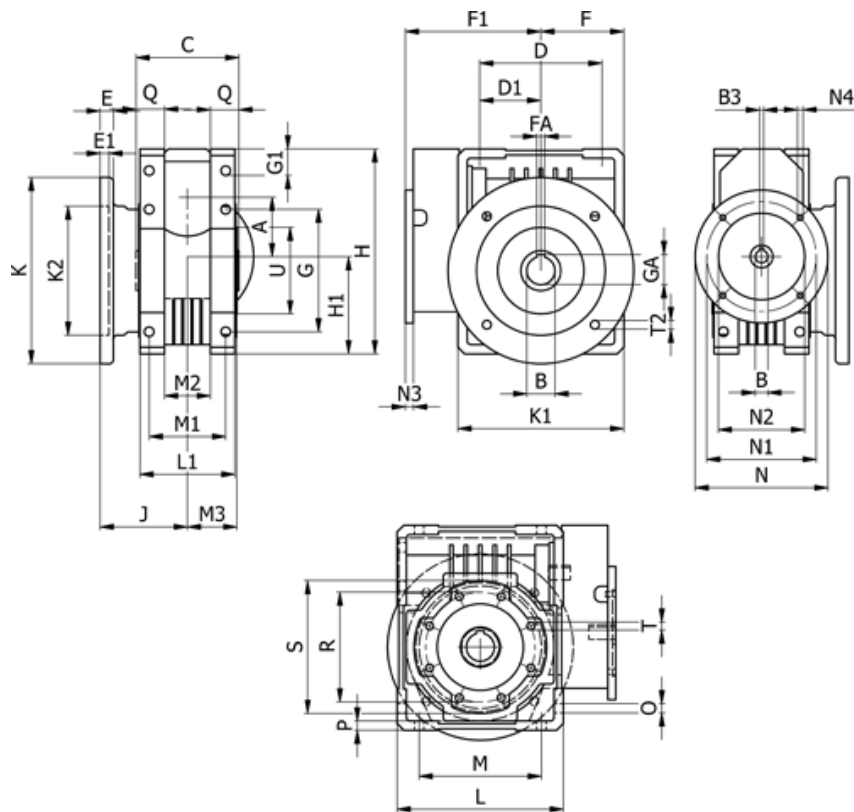

Article number: 3921110045545

Description: Worm gear
WR 110-UFC1-45-112B5, without lubrication

Measures

A = 110.10	E = 20	H = 308.0	M = 184	N4 = M12x13	U = 130
B = 42	E1 = 12	H1 = 125.0	M1 = 115	O = 14.0	
B1 E7 = 28	F = 125	J = 179.5	M2 = 69	P = 14	
B2 = 31.3	F1 = 213	K = 280	M3 = 73.0	Q = 45	
B3 H9 = 8	FA = 12	K1 = 230	N = 250	R = 165	
C = 155	G = 184	K2 = 170	N1 = 215	S = 200	
D = 174.0	G1 = 58.0	L = 250	N2 = 180	T = M12x19	
D1 = 82.0	GA = 45.3	L1 = 143	N3 = 13.0	T2 = 13.0	